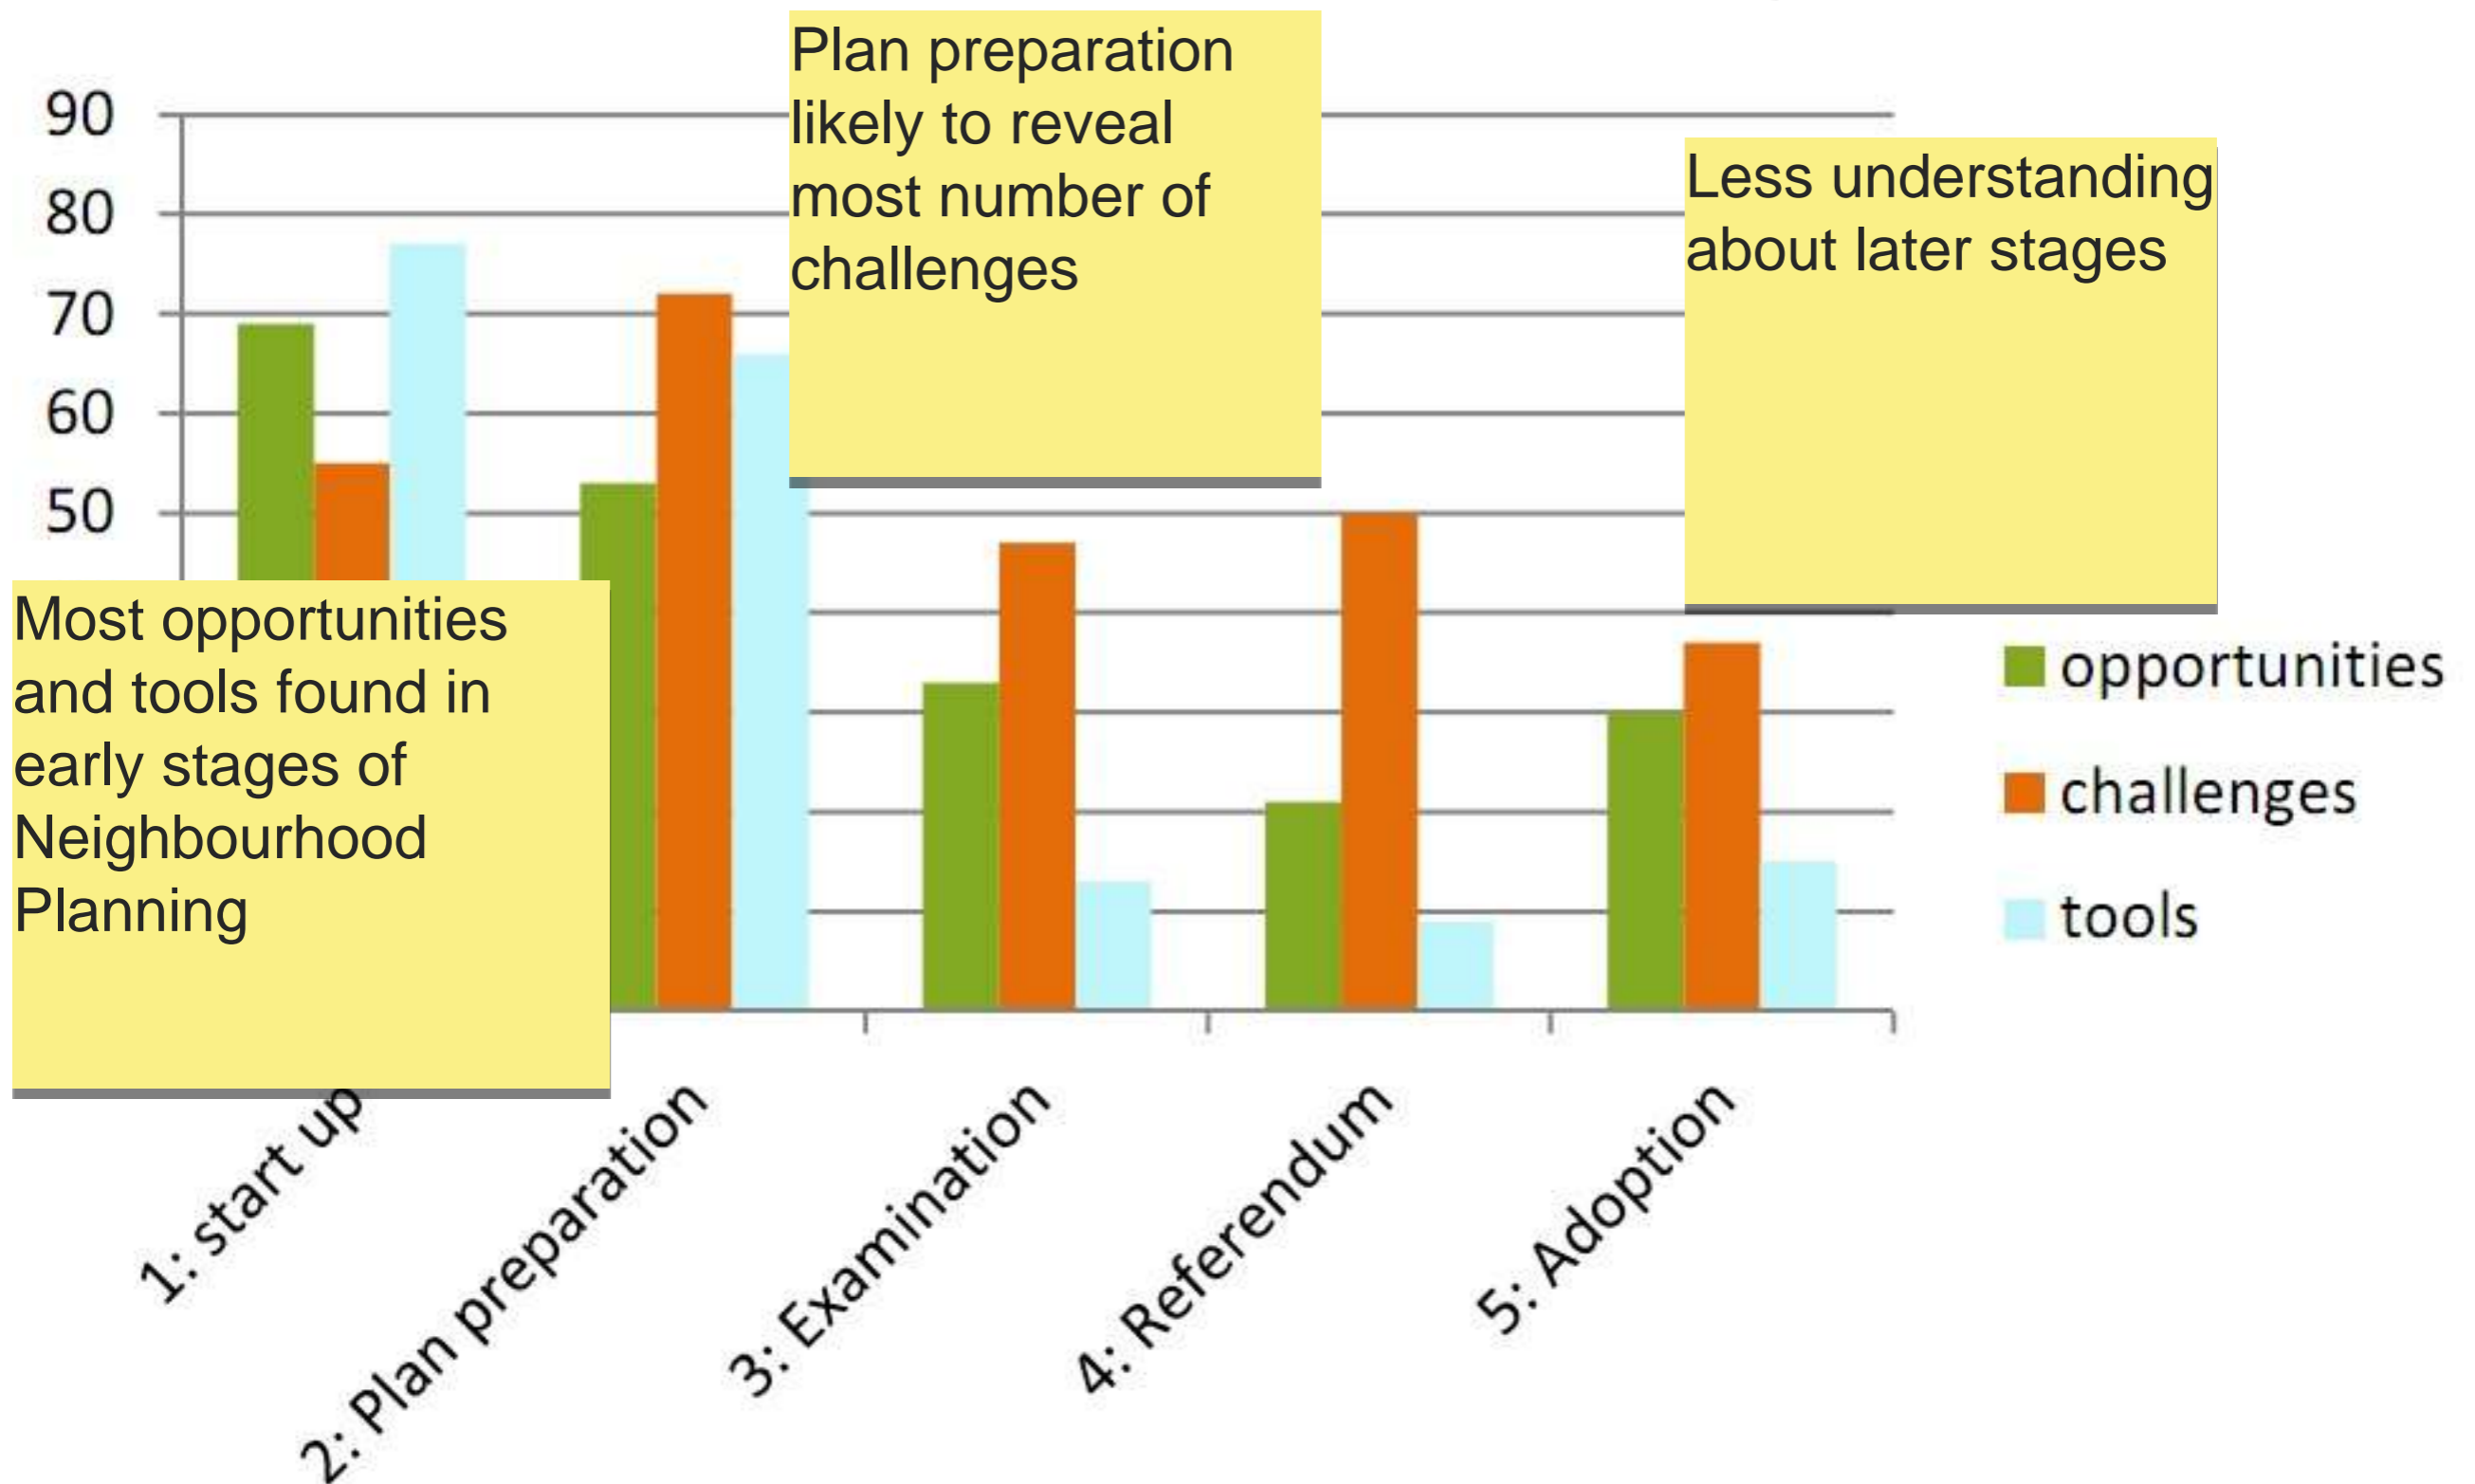

Neighbourhood Planning Workshops

Summary of Findings