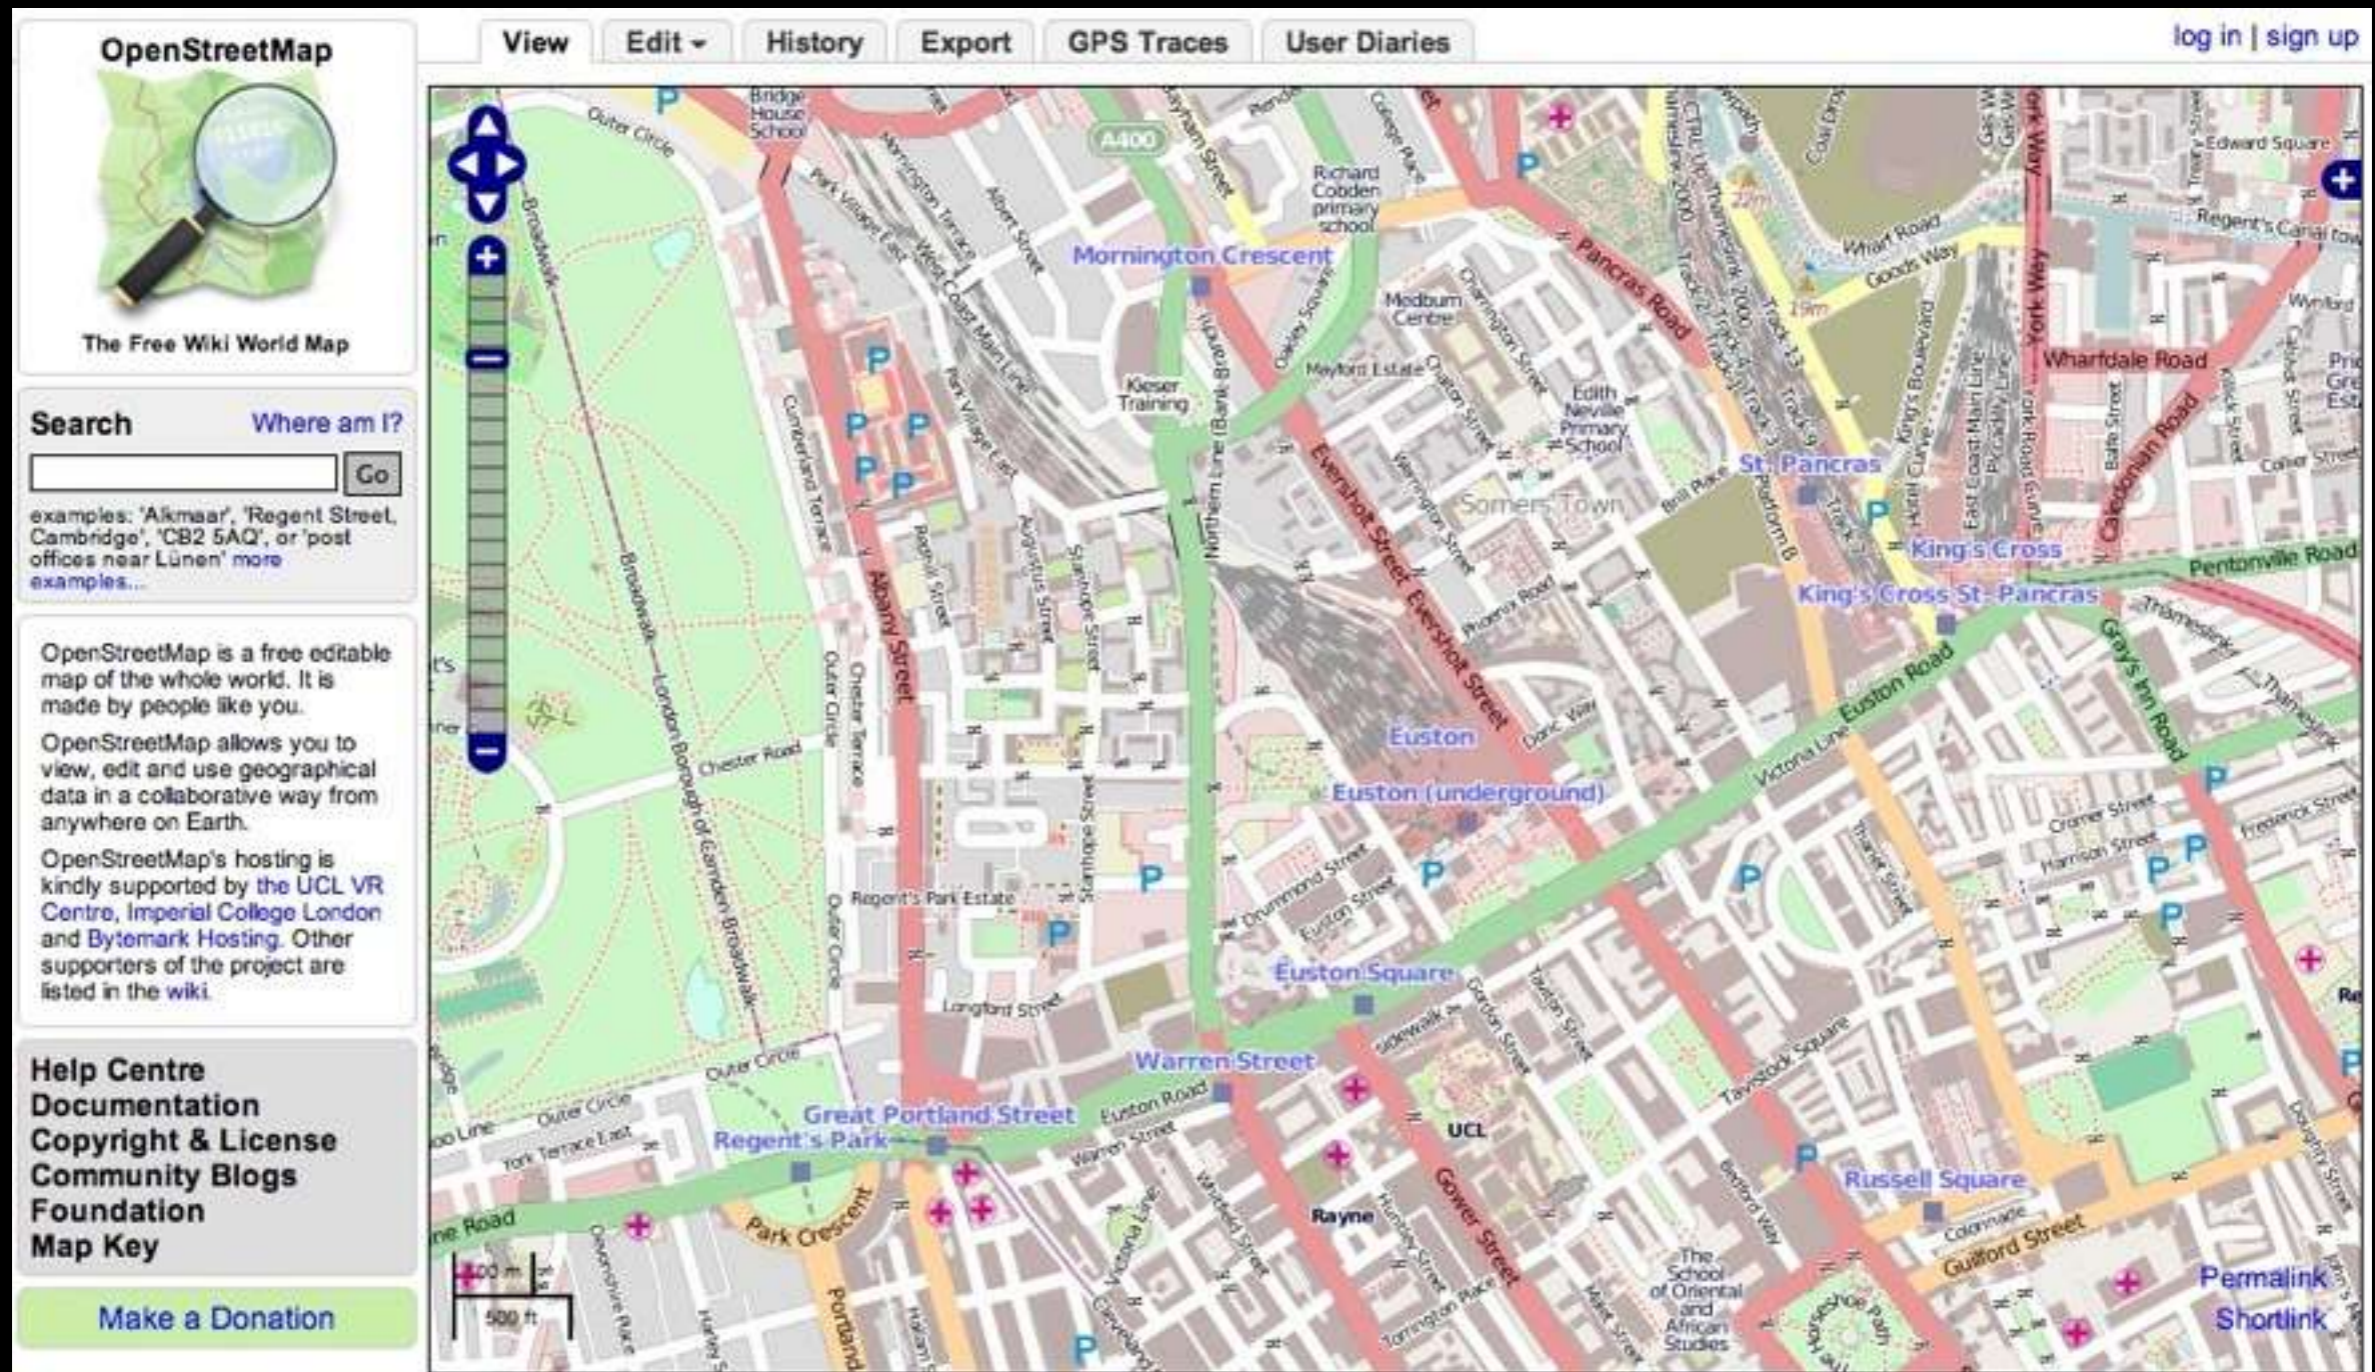

Neighbourhood Planning Workshops Summary of Findings

SOLUTION: Neighbourhood boundaries